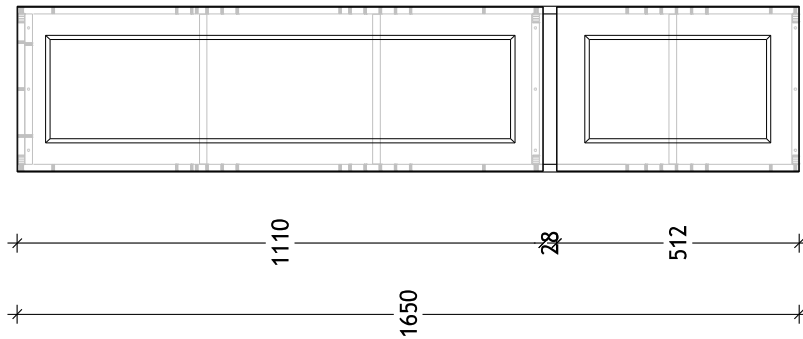

NAME: TLTB1650WH
SIZE: 1650
WK/WH: WALL HUNG
CONFIGURATION: LEFT HINGED

16.1
 332
 348.1

1.5
 347
 1.5
 350