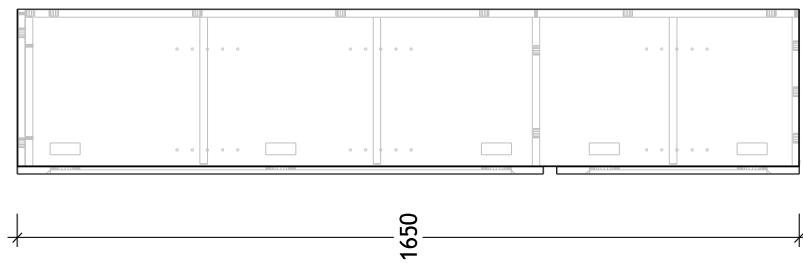

NAME: TLTB1650WH
SIZE: 1650
WK/WH: WALL HUNG
CONFIGURATION: LEFT HINGED

16.1
 332
 348.1

1.5
 347
 1.5
 350